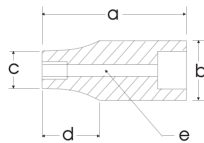

1/4" DRIVE SOCKETS & ATTACHMENTS

19017 17 Piece 6 Point Standard Metric Socket Set

Contains: 4, 5, 6, 7, 8, 9, 10, 11, 12, 13, 14, 15mm
Includes: Reversible Ratchet, U-Joint, 2" Extension, 6" Extension, Hand Driver, Metal Box # 93001, Socket Rail

15027SH 27 Piece 6 Point SAE & Metric Socket & Attachment Set

Contains: 4, 5, 6, 7, 8, 9, 10, 11, 12, 13mm, 3/16", 7/32", 1/4", 9/32", 5/16", 11/32", 3/8", 7/16", 1/2", 9/16"
Includes: 20 Tooth Ratchet, Flex Handle, 2" Extension, 3" Extension, 6" Extension, U-Joint, Hand Driver, Plastic Carrying Case # 93014A

Female Torx® Impact Sockets

Hex Size	Part No.	Overall Length in. a	Drive End in. b	Hex End in. c	Taper Length in. d	Bolt Clearance in. e
E4	14004	1.0	0.5	0.25	0.33	0.83
E5	14005	1.0	0.5	0.30	0.33	0.81
E6	14006	1.0	0.5	0.33	0.33	0.79
E7	14007	1.0	0.5	0.35	0.33	0.75
E8	14008	1.0	0.5	0.39	0.33	0.75